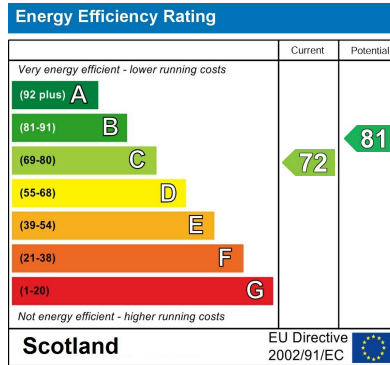

Agents Note: Whilst every care has been taken to prepare these particulars, they are for guidance purposes only. All measurements are approximate and are for general guidance purposes only and whilst every care has been taken to ensure their accuracy, they should not be relied upon and potential buyers/tenants are advised to recheck the measurements

Cumnock
38 Townhead Street
Cumnock
East Ayrshire
KA18 1LD

01290 421981
info@myoakhouse.co.uk
www.myoakhouse.co.uk