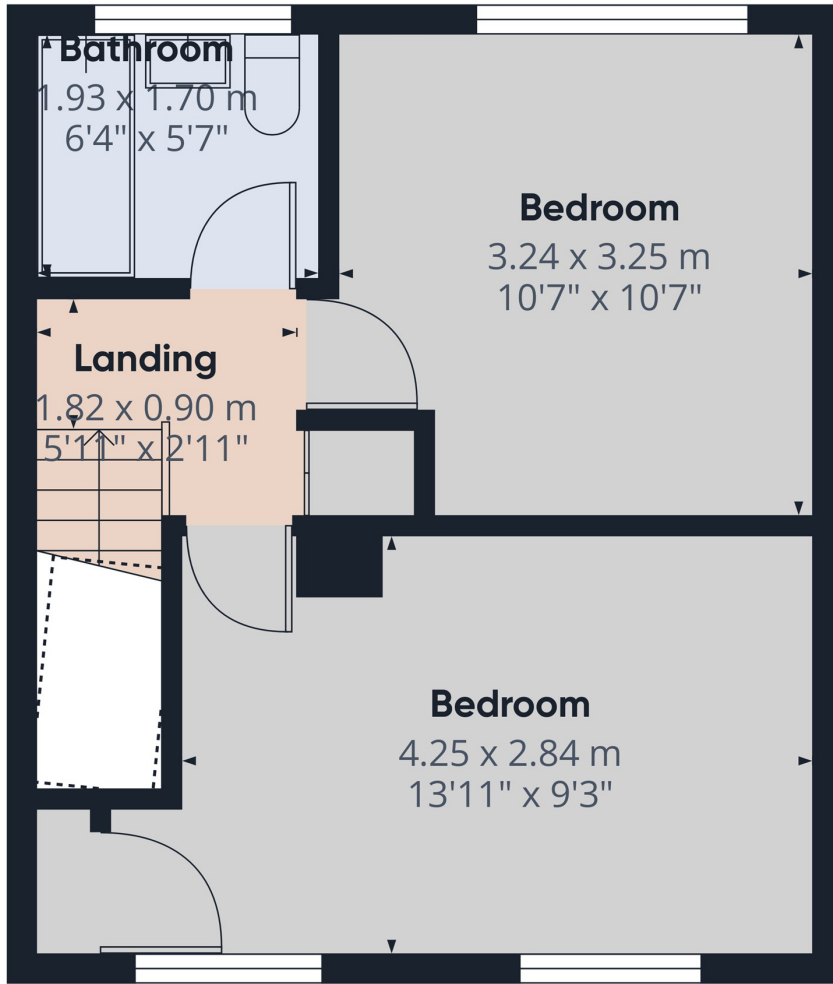

Floor 1

Approximate total area⁽¹⁾
29.2 m²
314 ft²

(1) Excluding balconies and terraces

Reduced headroom
----- Below 1.5 m/5 ft

GIRAFFE360